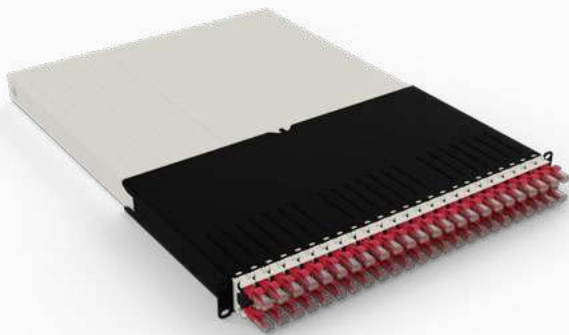

The background of the entire page is a detailed technical line drawing of a patch panel. It shows a grid of ports, each with a corresponding patch cord. The drawing is oriented diagonally, creating a sense of depth and perspective. The lines are clean and precise, typical of a technical specification document.

PATCHBOX® is the most innovative cabling system for network racks ever. The patchbox.one / 30RU with Cat.6a cables consists of a Frame, Mounting Rails, the Patchcatch – our ORU cable manager – and 24 Cable Cassettes with retractable flat cables inside. The cables are 1.8m long and cover up to 30RU. You can decide between UTP and STP shielding and eight different cable colours for better overview.

Items included

6 x Patchcatch

2 x Mounting Rails incl. Hex Nuts

1 x Frame

24 x Cassette

Technical Information

STP Cable

Flat Cat.6a U/FTP, ISO/IEC 11801 Channel Class Ea, ANSI/EIA/TIA-568 Cat 6A Channel, 500MHz, AWG36, 100% stranded copper, PVC jacket, PoE (802.3af), RoHS compliant

UTP Cable

Flat Cat.6a U/UTP, ISO/IEC 11801 Channel Class Ea, ANSI/EIA/TIA-568 Cat 6A Channel, 500MHz, AWG30, 100% stranded copper, PVC jacket, PoE++ (802.3bt, Type 3 (60 W)), RoHS compliant

Connector Cat.6a