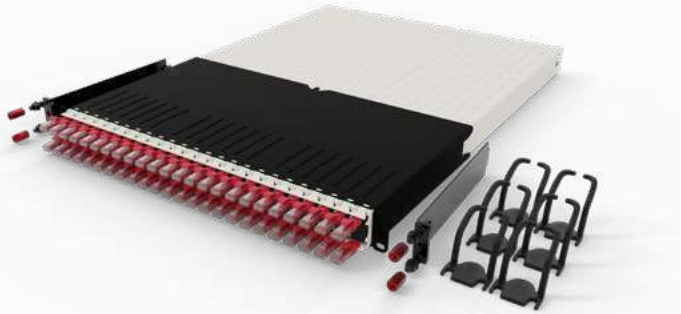

The background of the entire page is a detailed technical line drawing of a patch panel. It shows a grid of ports, each with a corresponding patch cord. The drawing is oriented diagonally, creating a sense of depth and perspective. The lines are clean and precise, typical of a technical specification document.

PATCHBOX

patchbox.one Tech-Specs

patchbox.one / 8RU / Cat.6a

patchbox.one / 30RU / Cat.6a

patchbox.one / 30RU / Fiber Optic

patchbox.one / 8RU / Cat.6a

PATCHBOX® is the most innovative cabling system for network racks ever. The patchbox.one / 8RU with Cat.6a cables consists of a Frame, the Patchcatch – our 0RU cable manager – and 24 Cable Cassettes with retractable flat cables inside. The cables are 0.8m long and cover up to 8RU - ideal for small wall cabinets. You can decide between UTP and STP shielding and eight different cable colours for better overview.

Width: 587 mm Height: 55 mm Depth: 557 mm | Width: 23.11 in Height: 2.16 in Depth: 21.92 in

Custom Tariff Number

85444210

Width: 481.5 mm / 19 in

Depth: 365 mm / 14.37 in

Height: 44 mm / 1.73 in

patchbox.one / 30RU / Cat.6a

PATCHBOX® is the most innovative cabling system for network racks ever. The patchbox.one / 30RU with Cat.6a cables consists of a Frame, Mounting Rails, the Patchcatch – our ORU cable manager – and 24 Cable Cassettes with retractable flat cables inside. The cables are 1.8m long and cover up to 30RU. You can decide between UTP and STP shielding and eight different cable colours for better overview.