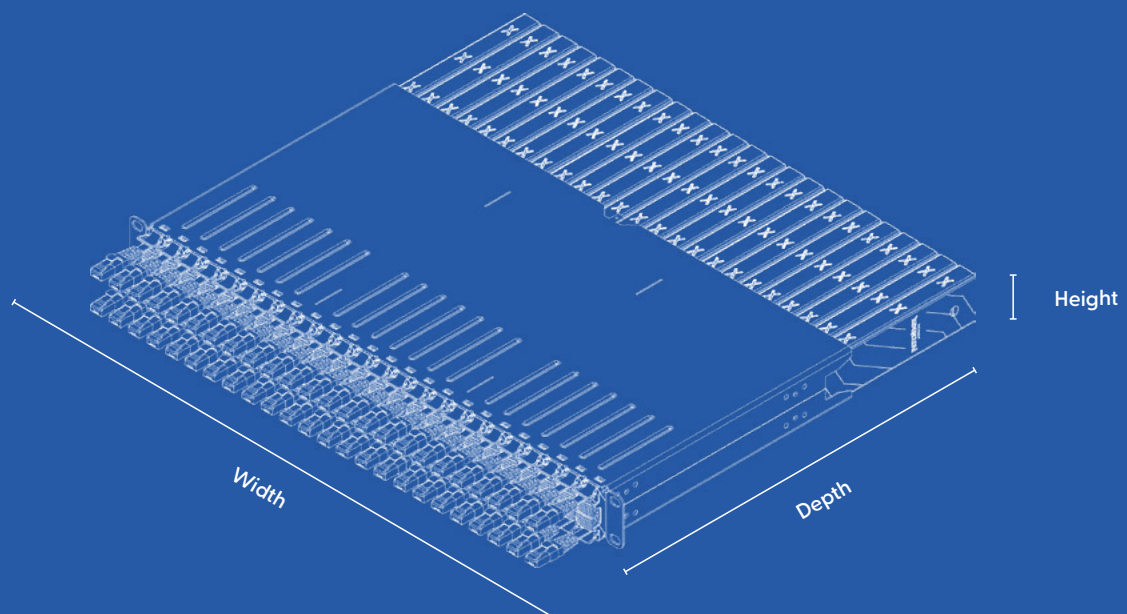

Width: 587 mm Height: 55 mm Depth: 557 mm | Width: 23.11 in Height: 2.16 in Depth: 21.92 in

Custom Tariff Number

85444210

Width: 481.5 mm / 19 in

Depth: 365 mm / 14.37 in

Height: 44 mm / 1.73 in

patchbox.one / 30RU / Cat.6a

PATCHBOX® is the most innovative cabling system for network racks ever. The patchbox.one / 30RU with Cat.6a cables consists of a Frame, Mounting Rails, the Patchcatch – our ORU cable manager – and 24 Cable Cassettes with retractable flat cables inside. The cables are 1.8m long and cover up to 30RU. You can decide between UTP and STP shielding and eight different cable colours for better overview.