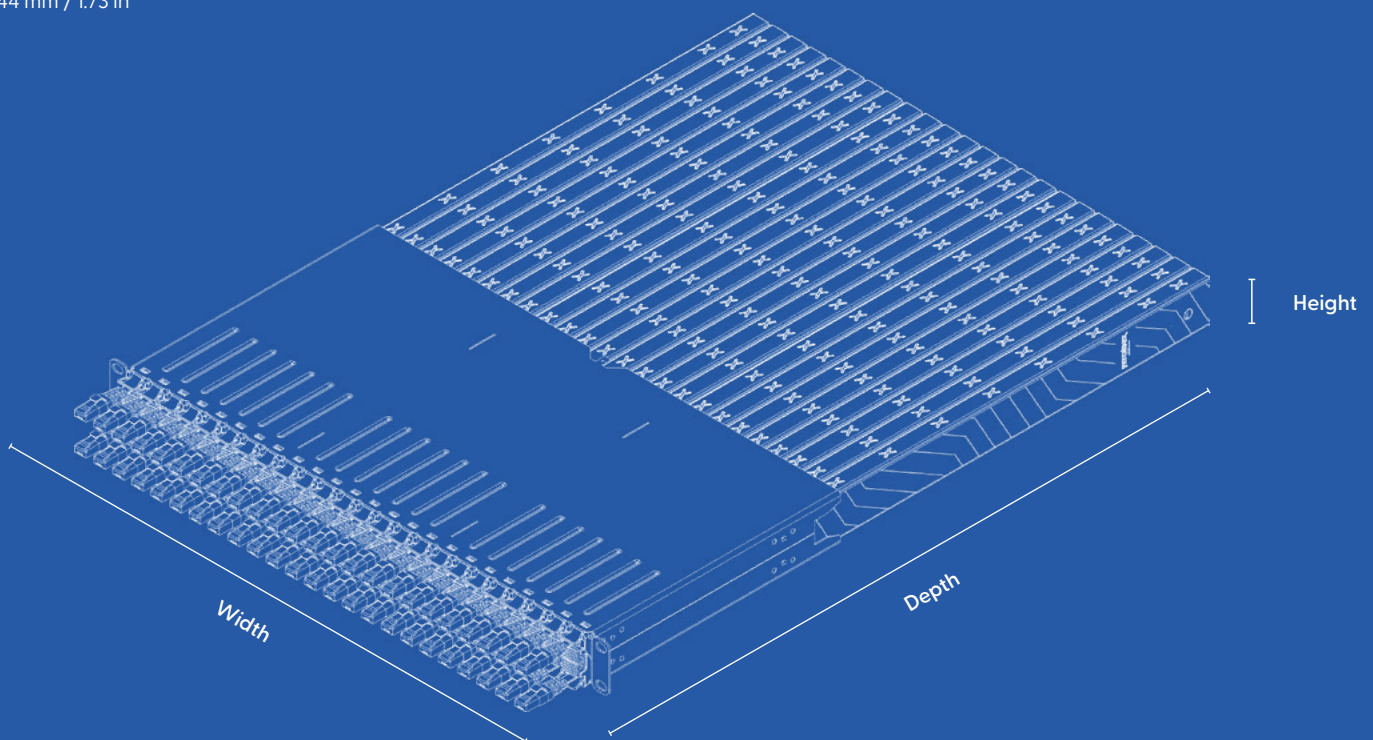

Technical Information

STP Cable

Flat Cat.6a U/FTP, ISO/IEC 11801 Channel Class Ea, ANSI/EIA/TIA-568 Cat 6A Channel, 500MHz, AWG36, 100% stranded copper, PVC jacket, PoE (802.3af), RoHS compliant

UTP Cable

Flat Cat.6a U/UTP, ISO/IEC 11801 Channel Class Ea, ANSI/EIA/TIA-568 Cat 6A Channel, 500MHz, AWG30, 100% stranded copper, PVC jacket, PoE++ (802.3bt, Type 3 (60 W)), RoHS compliant

Connector Cat.6a

RJ45 shielded plug, pins gold plated, snagless booted

Cable Length

1.8 m / 6 ft cover 30RU

Frame

RAL9005 powder coated steel

Cassette Profiles

ABS and RAL9001

Plastic Parts

Polyoxymethylene POM

Mounting Rails

Steel and RAL9005

Operating Temperature Range

-20°C – 60°C

Ambient Humidity Non-Condensing

10% – 90%

Gross Weight

8.56 kg / 18.87 lbs

Packaging Dimensions

Width: 799 mm Height: 55 mm Depth: 587 mm | Width: 31.45 in Height: 2.16 in Depth: 23.11 in

Custom Tariff Number

85444210

Width: 481.5 mm / 19 in

Depth: 600 mm / 23.62 in

Height: 44 mm / 1.73 in