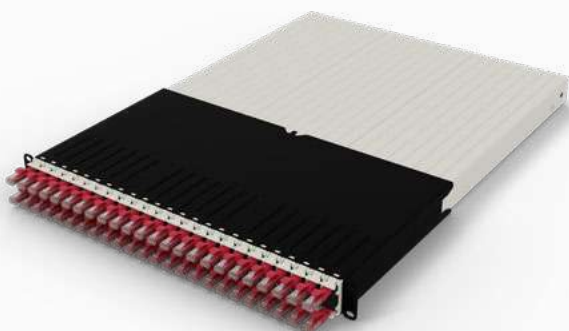

The background of the entire page is a detailed technical line drawing of a patch panel. It shows a grid of ports, each with a corresponding patch cord. The drawing is oriented diagonally, creating a sense of depth and perspective. The lines are clean and precise, typical of a technical specification document.

PATCHBOX® is the most innovative cabling system for network racks ever. The patchbox.one / 30RU with Cat.6a cables consists of a Frame, Mounting Rails, the Patchcatch – our ORU cable manager – and 24 Cable Cassettes with retractable flat cables inside. The cables are 1.8m long and cover up to 30RU. You can decide between UTP and STP shielding and eight different cable colours for better overview.

Items included

6 x Patchcatch

2 x Mounting Rails incl. Hex Nuts

1 x Frame

24 x Cassette

Technical Information

STP Cable

Flat Cat.6a U/FTP, ISO/IEC 11801 Channel Class Ea, ANSI/EIA/TIA-568 Cat 6A Channel, 500MHz, AWG36, 100% stranded copper, PVC jacket, PoE (802.3af), RoHS compliant

UTP Cable

Flat Cat.6a U/UTP, ISO/IEC 11801 Channel Class Ea, ANSI/EIA/TIA-568 Cat 6A Channel, 500MHz, AWG30, 100% stranded copper, PVC jacket, PoE++ (802.3bt, Type 3 (60 W)), RoHS compliant

Connector Cat.6a