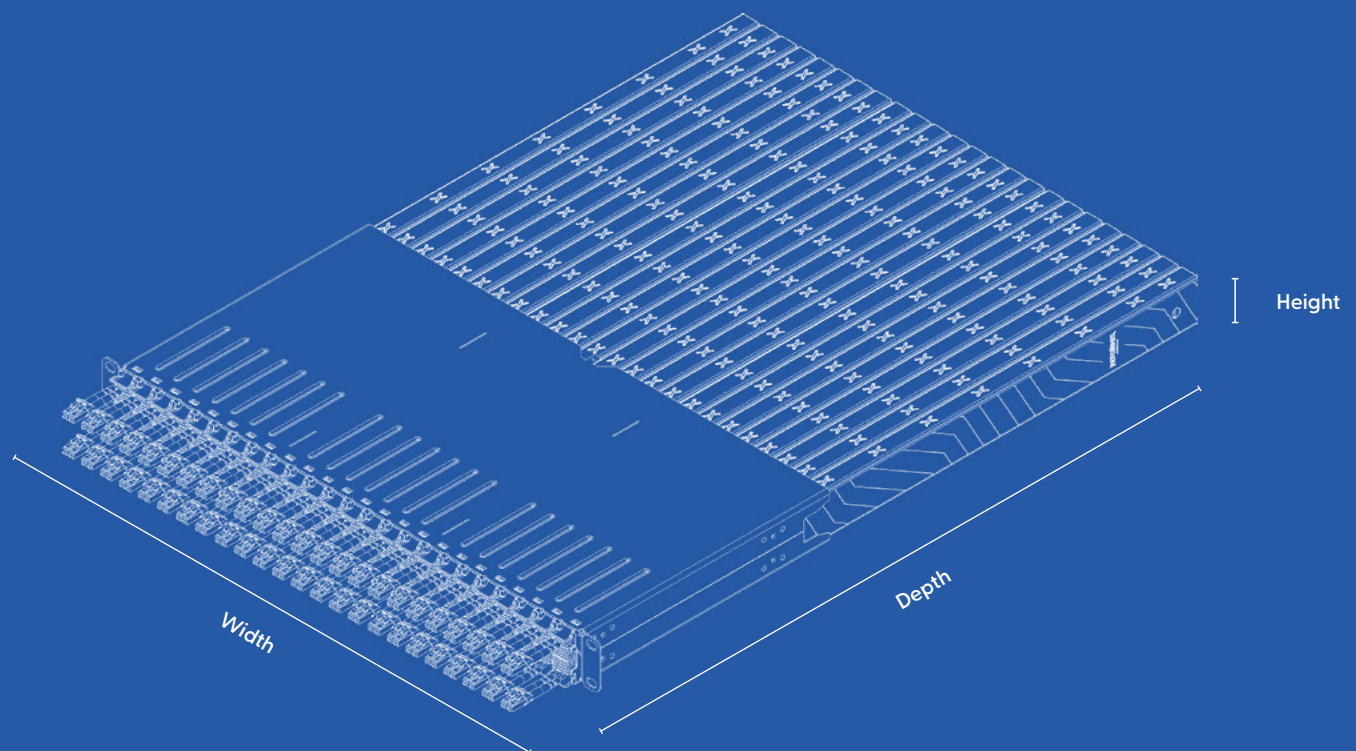

85447000

Width: 481.5 mm / 19 in

Depth: 600 mm / 23.62 in

Height: 44 mm / 1.73 in

Technical Information LC-SC

O2 Cable

OS2 RBS 9µ/125µ, G.657B3, LSZH, Yellow, Single-Mode, RoHS compliant

OM4 Cable