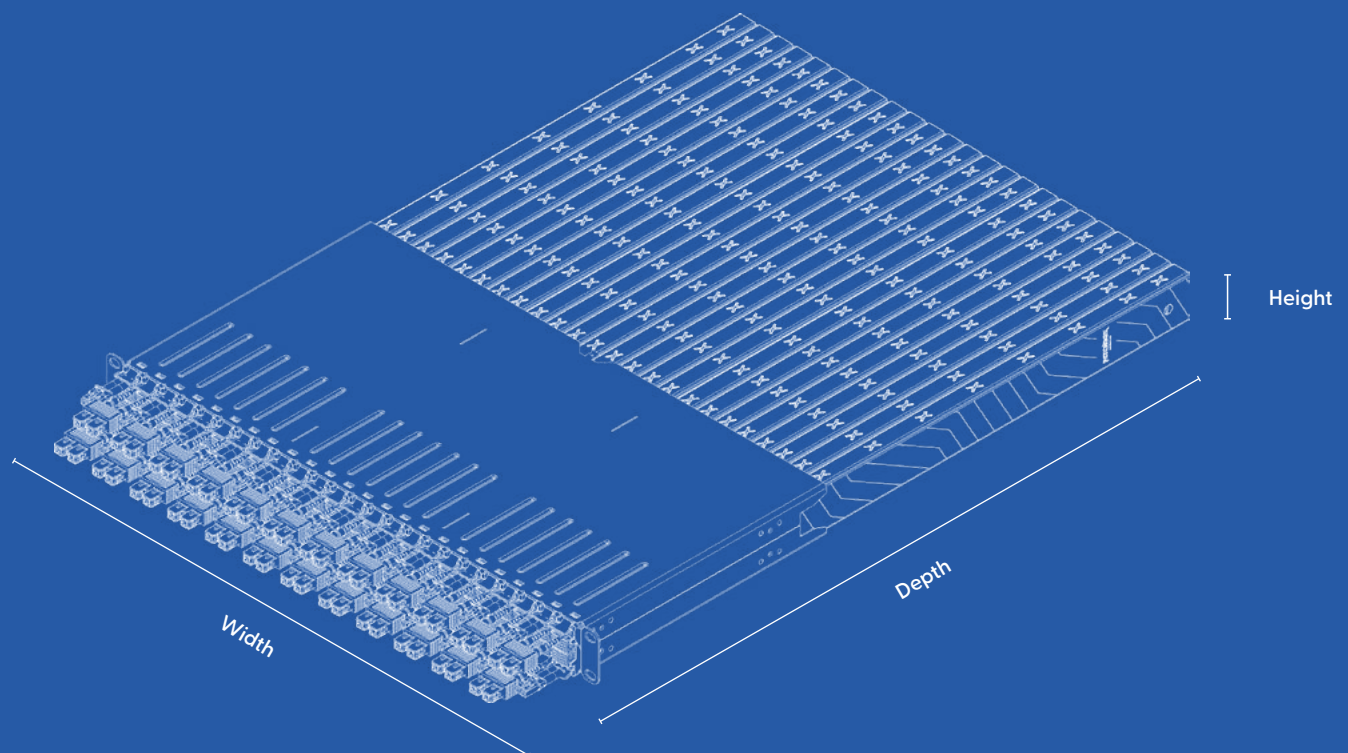

Technical Information LC-SC

O2 Cable

OS2 RBS 9µ/125µ, G.657B3, LSZH, Yellow, Single-Mode, RoHS compliant

OM4 Cable

OM4 RBS 50µ/125µ, LSZH, Erika Violet, Multi-Mode, RoHS compliant

Connector

LC Duplex – LC Duplex / LC Duplex – SC Duplex

Cable Length

1.8 m / 6 ft cover 30RU

Frame

RAL9005 powder coated steel

Cassette Profiles

ABS and RAL9001

Plastic Parts

Polyoxymethylene POM

Mounting Rails

Steel and RAL9005

Operating Temperature Range

-20°C – 60°C

Ambient Humidity Non-Condensing

10% – 90%

Gross Weight

8.56 kg / 18.87 lbs

Packaging Dimensions

Width: 799 mm Height: 55 mm Depth: 587 mm | Width: 31.45 in Height: 2.16 in Depth: 23.11 in

HS-Code

854 470

Width: 481.5 mm / 19 in

Depth: 600 mm / 23,62 in

Height: 44 mm / 1,73 in