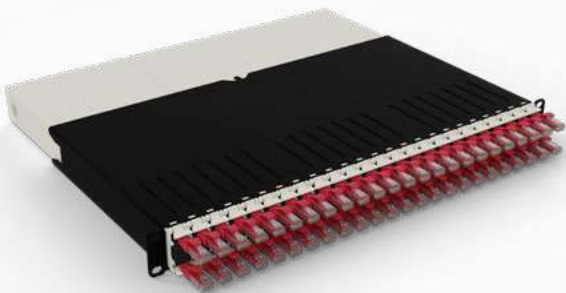

The background of the entire page is a detailed technical line drawing of a patch panel. It shows a grid of ports, each with a corresponding patch cord. The drawing is oriented diagonally, creating a sense of depth and perspective. The lines are clean and precise, typical of a technical specification document.

PATCHBOX

patchbox.one Tech-Specs

patchbox.one / 8RU / Cat.6a

patchbox.one / 30RU / Cat.6a

patchbox.one / 30RU / Fiber Optic

patchbox.one / 8RU / Cat.6a

PATCHBOX® is the most innovative cabling system for network racks ever. The patchbox.one / 8RU with Cat.6a cables consists of a Frame, the Patchcatch – our 0RU cable manager – and 24 Cable Cassettes with retractable flat cables inside. The cables are 0.8m long and cover up to 8RU - ideal for small wall cabinets. You can decide between UTP and STP shielding and eight different cable colours for better overview.

Items included

6 x Patchcatch

2 x /dev/mount incl. Hex Nuts

1 x Frame

24 x Cassette

Technical Information

STP Cable

Flat Cat.6a U/FTP, ISO/IEC 11801 Channel Class Ea, ANSI/EIA/TIA-568 Cat 6A Channel, 500MHz, AWG36, 100% stranded copper, PVC jacket, PoE (802.3af), RoHS compliant

UTP Cable

Flat Cat.6a U/UTP, ISO/IEC 11801 Channel Class Ea, ANSI/EIA/TIA-568 Cat 6A Channel, 500MHz, AWG30, 100% stranded copper, PVC jacket, PoE++ (802.3bt, Type 3 (60 W)), RoHS compliant

Connector Cat.6a